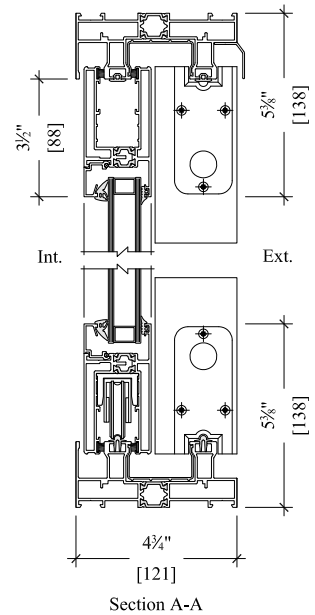

ALX120

Porte coulissante à levage Lift and Slide

ALX 120

T : Tempered glass

ALUMILEX www.alumilex.com

ARCHITECTURAL ALUMINIUM SYSTEMS

3425, Boul. Industriel, Montréal (Qc) H1H 5N6
TEL. : 1-866-(514) 955-4135 FAX : (514) 955-4131
Email: info@alumilex.com

DRAWN BY: D.J.

Porte coulissante — Sliding door