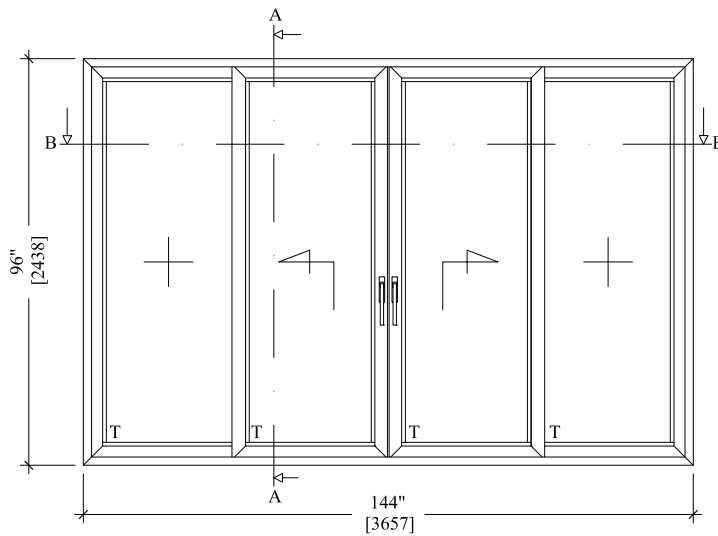

ALX120

Porte coulissante à levage Lift and Slide

ALX 120
LIFT AND SLIDE DOOR

Alx 120
Lift and Slide Door
4 3/4" Box

INTERIOR VIEW