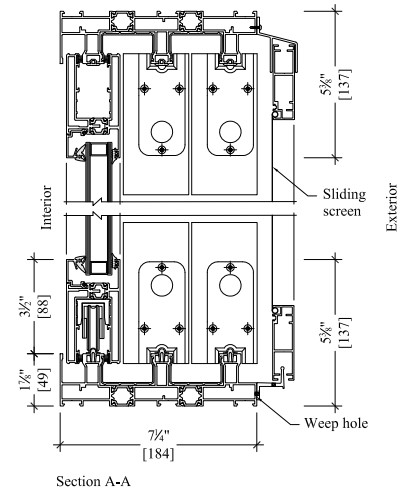

ALX120

Porte coulissante à levage Lift and Slide

ALX 120

Lift and Slide door detail

Alx 120
Lift and Slide Door
7 1/4" Box

INTERIOR VIEW

T : Tempered glass

3 panneaux — 3 panels

ALX120

Porte coulissante à levage Lift and Slide

ALX 120
 LIFT AND SLIDE DOOR

Alx 120
 Lift and Slide Door
 4 3/4" Box

INTERIOR VIEW

T : Tempered glass

3425, Boul. Industriel, Montréal (Qc) H1H 5N6
 TEL : 1-866-(514) 955-4135 FAX : (514) 955-4131
 Email : info@alumilex.com