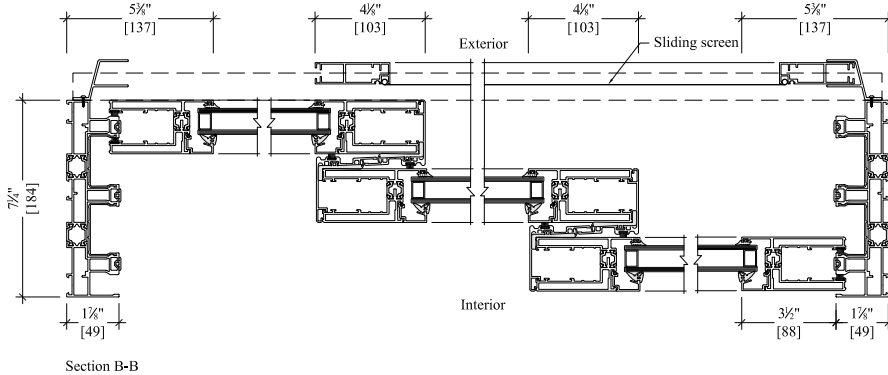

ALX120

Porte coulissante à levage Lift and Slide

ALX 120

Lift and Slide door detail

Alx 120
Lift and Slide Door
7 1/4" Box

INTERIOR VIEW

T : Tempered glass

3 panneaux — 3 panels

ALX120

Porte coulissante à levage Lift and Slide

ALX 120
 LIFT AND SLIDE DOOR

Alx 120
 Lift and Slide Door
 4 3/4" Box

INTERIOR VIEW

T : Tempered glass

3425, Boul. Industriel, Montréal (Qc) H1H 5N6
 TEL : 1-866-(514) 955-4135 FAX : (514) 955-4131
 Email : info@alumilex.com