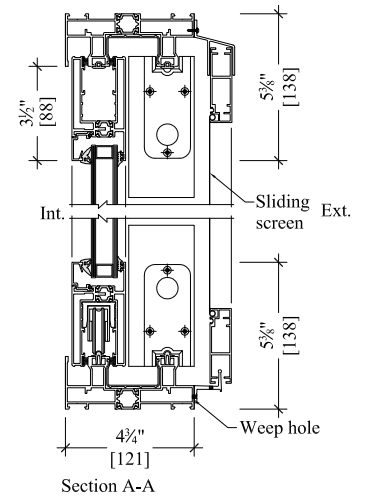

Alx 120
Lift and Slide Door
4 3/4" Box

INTERIOR VIEW

T : Tempered glass

4 panneaux — 4 pannels