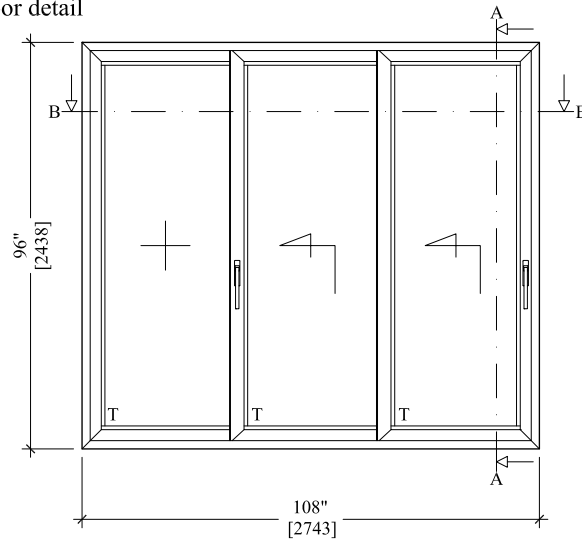

ALX120

Porte coulissante à levage Lift and Slide

ALX 120

Lift and Slide door detail

Alx 120
Lift and Slide Door
7 1/4" Box

INTERIOR VIEW

T : Tempered glass

3 panneaux — 3 panels

ALX120

Porte coulissante à levage Lift and Slide

ALX 120
 LIFT AND SLIDE DOOR

Alx 120
 Lift and Slide Door
 4 3/4" Box

INTERIOR VIEW

T : Tempered glass

3425, Boul. Industriel, Montréal (Qc) H1H 5N6
 TEL : 1-866-(514) 955-4135 FAX : (514) 955-4131
 Email : info@alumilex.com