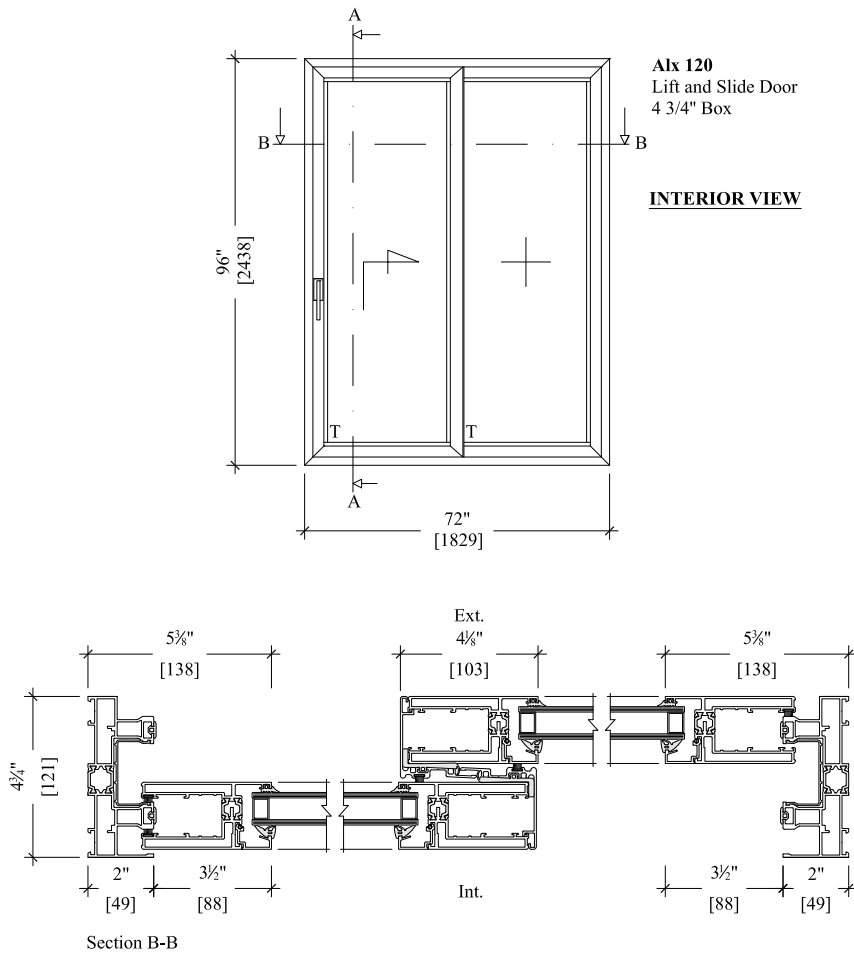

ALX120

Porte coulissante à levage Lift and Slide

ALX 120

Lift and Slide door detail

Alx 120
Lift and Slide Door
7 1/4" Box

INTERIOR VIEW

T : Tempered glass

3 panneaux — 3 panels

ALX120

Porte coulissante à levage Lift and Slide

ALX 120
 LIFT AND SLIDE DOOR

Alx 120
 Lift and Slide Door
 4 3/4" Box

INTERIOR VIEW

T : Tempered glass

3425, Boul. Industriel, Montréal (Qc) H1H 5N6
 TEL : 1-866-(514) 955-4135 FAX : (514) 955-4131
 Email : info@alumilex.com

4 panneaux — 4 pannels

ALX120

Porte coulissante à levage Lift and Slide

ALX 120

T : Tempered glass

ALUMILEX www.alumilex.com

ARCHITECTURAL ALUMINIUM SYSTEMS

3425, Boul. Industriel, Montréal (Qc) H1H 5N6
 TEL. : 1-866-(514) 955-4135 FAX : (514) 955-4131
 Email: info@alumilex.com